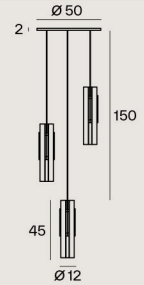

**559.12 Chandelier**

Hardware

CE Ⓢ IP 40

Light source	LED 220/240V
Wattage	12 x 10W
Color temperature	2700K
Lumens	14400
Dimmability	Phase cut
Dimensions	Ø107/H107 cm
Cable	Steel Length 110 cm

 C74 Sand black + C41 Brushed brass

**559.13 Chandelier**

Hardware

CE Ⓢ IP 40

Light source	LED 220/240V
Wattage	3 x 10W
Color temperature	2700K
Lumens	3600
Dimmability	Phase cut
Dimensions	Ø50/H45 cm
Cable	Black fabric Length 150 cm

 C74 Sand black + C41 Brushed brass

559.23 Chandelier

Hardware

CE IP 40

Light source	LED 220/240V	
Wattage	3 x 10W	C74 Sand black + C41 Brushed brass
Color temperature	2700K	
Lumens	3600	
Dimmability	Phase cut	
Dimensions	Ø38/H45 cm	
Cable	Steel Length 110 cm	

559.26 Chandelier

Hardware

CE IP 40

Light source	LED 220/240V	
Wattage	6 x 10W	C74 Sand black + C41 Brushed brass
Color temperature	2700K	
Lumens	7200	
Dimmability	Phase cut	
Dimensions	Ø100/200 ~ H50/100 cm	
Cable	Black fabric Length 150 cm	