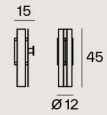

559.41 Wall

Hardware

CE IP 40

Light source	LED 220/240V	
Wattage	10W	C74 Sand black + C41 Brushed brass
Color temperature	2700K	
Lumens	1200	
Dimmability	Phase cut	
Dimensions	Ø12/H45/D15 cm