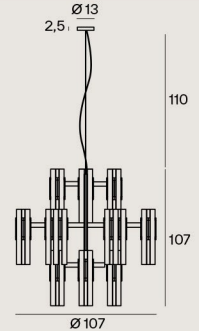

**559.12 Chandelier**

Hardware

CE Ⓢ IP 40

Light source	LED 220/240V
Wattage	12 x 10W
Color temperature	2700K
Lumens	14400
Dimmability	Phase cut
Dimensions	Ø107/H107 cm
Cable	Steel Length 110 cm

 C74 Sand black + C41 Brushed brass

**559.13 Chandelier**

Hardware

CE Ⓢ IP 40

Light source	LED 220/240V
Wattage	3 x 10W
Color temperature	2700K
Lumens	3600
Dimmability	Phase cut
Dimensions	Ø50/H45 cm
Cable	Black fabric Length 150 cm

 C74 Sand black + C41 Brushed brass

**559.21 Pendant**

Hardware

CE Ⓢ IP 40

Light source	LED 220/240V
Wattage	10W
Color temperature	2700K
Lumens	1200
Dimmability	Phase cut
Dimensions	Ø12/H45 cm
Cable	Black fabric Length 150 cm

 C74 Sand black + C41 Brushed brass

559.23 Chandelier

Hardware

CE IP 40

Light source	LED 220/240V	
Wattage	3 x 10W	C74 Sand black + C41 Brushed brass
Color temperature	2700K	
Lumens	3600	
Dimmability	Phase cut	
Dimensions	Ø38/H45 cm	
Cable	Steel Length 110 cm	