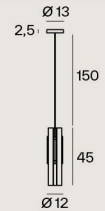

**559.12 Chandelier**

Hardware

CE Ⓢ IP 40

Light source	LED 220/240V
Wattage	12 x 10W
Color temperature	2700K
Lumens	14400
Dimmability	Phase cut
Dimensions	Ø107/H107 cm
Cable	Steel Length 110 cm

 C74 Sand black + C41 Brushed brass

**559.13 Chandelier**

Hardware

CE Ⓢ IP 40

Light source	LED 220/240V
Wattage	3 x 10W
Color temperature	2700K
Lumens	3600
Dimmability	Phase cut
Dimensions	Ø50/H45 cm
Cable	Black fabric Length 150 cm

 C74 Sand black + C41 Brushed brass

**559.21 Pendant**

Hardware

CE Ⓢ IP 40

Light source	LED 220/240V
Wattage	10W
Color temperature	2700K
Lumens	1200
Dimmability	Phase cut
Dimensions	Ø12/H45 cm
Cable	Black fabric Length 150 cm

 C74 Sand black + C41 Brushed brass

559.23 Chandelier

Hardware

CE IP 40

Light source	LED 220/240V	
Wattage	3 x 10W	C74 Sand black + C41 Brushed brass
Color temperature	2700K	
Lumens	3600	
Dimmability	Phase cut	
Dimensions	Ø38/H45 cm	
Cable	Steel Length 110 cm	