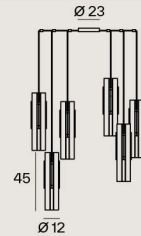

**559.13 Chandelier**

Hardware

CE Ⓢ IP 40

Light source	LED 220/240V
Wattage	3 x 10W
Color temperature	2700K
Lumens	3600
Dimmability	Phase cut
Dimensions	Ø50/H45 cm
Cable	Black fabric Length 150 cm

 C74 Sand black + C41 Brushed brass

**559.21 Pendant**

Hardware

CE Ⓢ IP 40

Light source	LED 220/240V
Wattage	10W
Color temperature	2700K
Lumens	1200
Dimmability	Phase cut
Dimensions	Ø12/H45 cm
Cable	Black fabric Length 150 cm

 C74 Sand black + C41 Brushed brass

559.23 Chandelier

Hardware

CE IP 40

Light source	LED 220/240V	
Wattage	3 x 10W	C74 Sand black + C41 Brushed brass
Color temperature	2700K	
Lumens	3600	
Dimmability	Phase cut	
Dimensions	Ø38/H45 cm	
Cable	Steel Length 110 cm	

559.26 Chandelier

Hardware

CE IP 40

Light source	LED 220/240V	
Wattage	6 x 10W	C74 Sand black + C41 Brushed brass
Color temperature	2700K	
Lumens	7200	
Dimmability	Phase cut	
Dimensions	Ø100/200 ~ H50/100 cm	
Cable	Black fabric Length 150 cm	