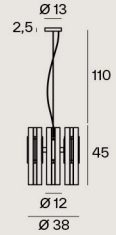

**559.13 Chandelier**

Hardware

CE Ⓢ IP 40

Light source	LED 220/240V
Wattage	3 x 10W
Color temperature	2700K
Lumens	3600
Dimmability	Phase cut
Dimensions	Ø50/H45 cm
Cable	Black fabric Length 150 cm

 C74 Sand black + C41 Brushed brass

**559.21 Pendant**

Hardware

CE Ⓢ IP 40

Light source	LED 220/240V
Wattage	10W
Color temperature	2700K
Lumens	1200
Dimmability	Phase cut
Dimensions	Ø12/H45 cm
Cable	Black fabric Length 150 cm

 C74 Sand black + C41 Brushed brass

559.23 Chandelier

Hardware

CE IP 40

Light source	LED 220/240V	
Wattage	3 x 10W	C74 Sand black + C41 Brushed brass
Color temperature	2700K	
Lumens	3600	
Dimmability	Phase cut	
Dimensions	Ø38/H45 cm	
Cable	Steel Length 110 cm	

559.26 Chandelier

Hardware

CE IP 40

Light source	LED 220/240V	
Wattage	6 x 10W	C74 Sand black + C41 Brushed brass
Color temperature	2700K	
Lumens	7200	
Dimmability	Phase cut	
Dimensions	Ø100/200 ~ H50/100 cm	
Cable	Black fabric Length 150 cm	